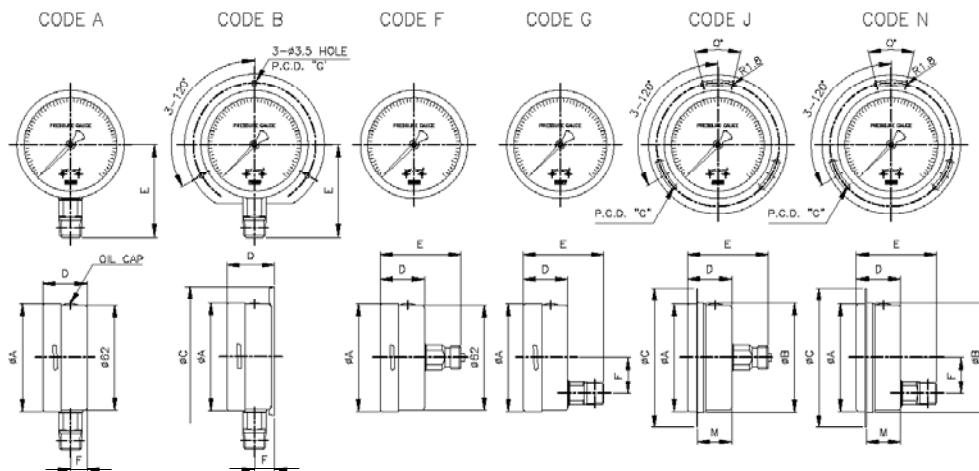

63mm Stainless Steel Pressure Gauge

Model: P252-2

Case and bezel material: 304 stainless steel liquid fillable
Connection: 316 Stainless steel
Bourdon tube material: 316 Stainless steel
Blowout protection: rubber plug on the top
Over Range Protection: 130% of full scale
Working temperature: Ambient = -40~60° C, Process = +200° C
Dial: dual scale, black kPa, red psi on white dial
Ranges: -100~0 kPa to 0~100000 kPa
Connection: ¼" NPT lower mount, ¼" NPT center back mount
Window: glass lens
Surge protection: internal restrictor
Movement: 304 Stainless steel
Pointer: standard non-adjustable
Accuracy: 1.6% of full scale
Protection Rating: IP65

Dimensions in mm

Dial Size	Available Code	A	B	C	D	E	F	G	M	Q
63mm	A	63.7			33	55.7	11			
	B	63.7		85	37	55.7	15	75		
	F	63.7			33	57				
	G	63.7			33	59	13			
	J	63.7	66	86	33	57		75	28	15
	N	63.7	66.2	86	33	57	13	75	28	15